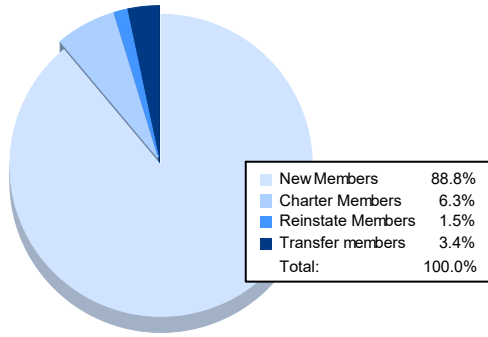

Year	New Clubs	Dropped Clubs	Gain/ Loss Clubs	New Members	Charter Members	Reinstate Members	Transfer Members	Total Member Added	Total Members Dropped	Gain/ Loss Members
2016-2017	1	0	1	201	20	9	9	239	160	79
2017-2018	1	1	0	179	22	10	9	220	207	13
2018-2019	1	0	1	177	23	7	12	219	206	13
2019-2020	0	0	0	131	1	5	6	143	176	-33
2020-2021	1	2	-1	183	13	3	7	206	168	38
<b>Average</b>	<b>1</b>	<b>1</b>	<b>0</b>	<b>174</b>	<b>16</b>	<b>7</b>	<b>9</b>	<b>205</b>	<b>183</b>	<b>22</b>

### Membership Composition June 2021 Cumulative