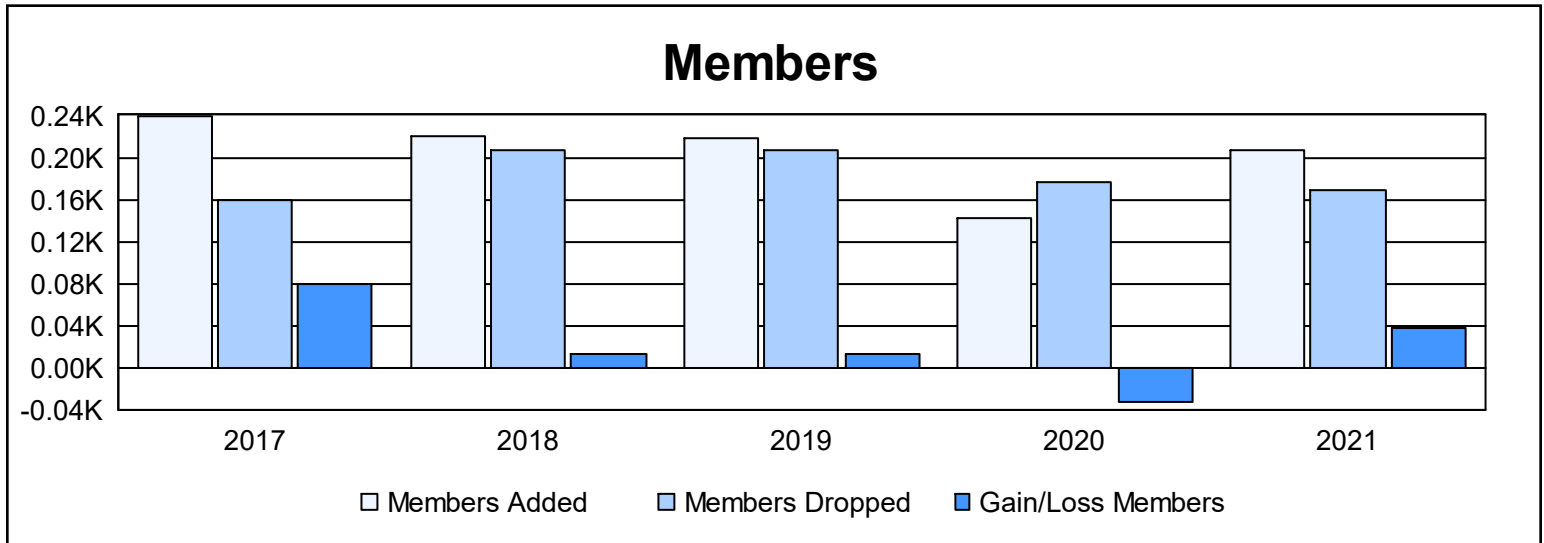

Year	New Clubs	Dropped Clubs	Gain/ Loss Clubs	New Members	Charter Members	Reinstate Members	Transfer Members	Total Member Added	Total Members Dropped	Gain/ Loss Members
2016-2017	1	0	1	201	20	9	9	239	160	79
2017-2018	1	1	0	179	22	10	9	220	207	13
2018-2019	1	0	1	177	23	7	12	219	206	13
2019-2020	0	0	0	131	1	5	6	143	176	-33
2020-2021	1	2	-1	183	13	3	7	206	168	38
<b>Average</b>	<b>1</b>	<b>1</b>	<b>0</b>	<b>174</b>	<b>16</b>	<b>7</b>	<b>9</b>	<b>205</b>	<b>183</b>	<b>22</b>

### Membership Composition June 2021 Cumulative