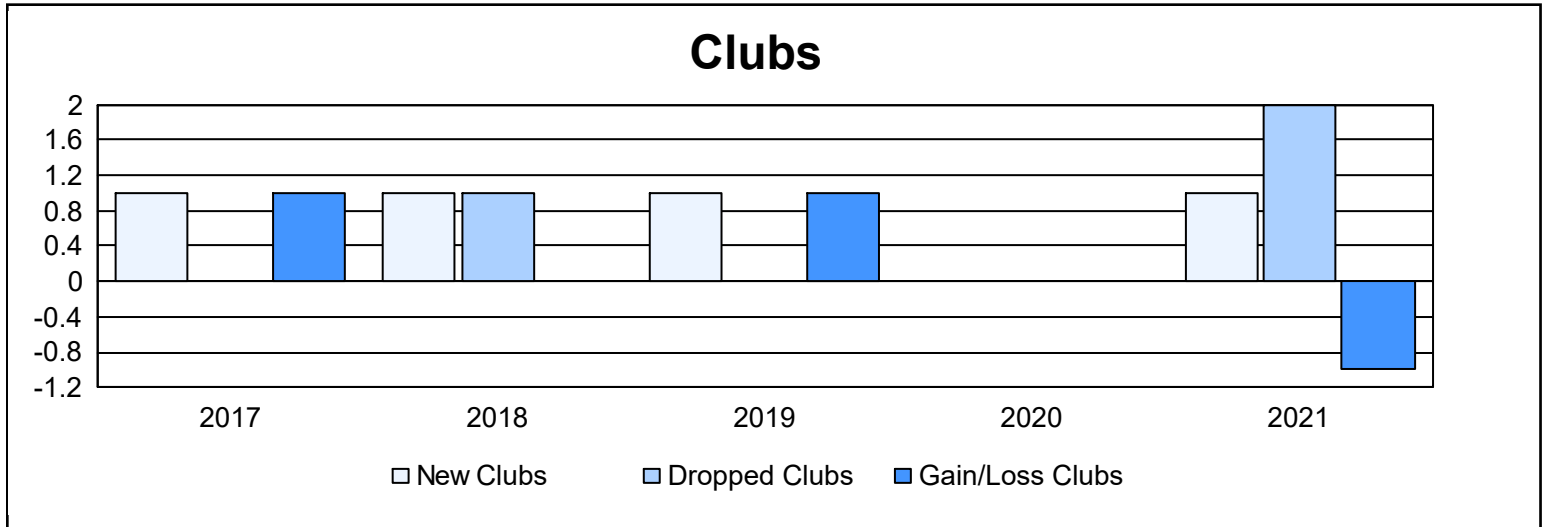

Year	New Clubs	Dropped Clubs	Gain/ Loss Clubs	New Members	Charter Members	Reinstate Members	Transfer Members	Total Member Added	Total Members Dropped	Gain/ Loss Members
2016-2017	1	0	1	201	20	9	9	239	160	79
2017-2018	1	1	0	179	22	10	9	220	207	13
2018-2019	1	0	1	177	23	7	12	219	206	13
2019-2020	0	0	0	131	1	5	6	143	176	-33
2020-2021	1	2	-1	183	13	3	7	206	168	38
<b>Average</b>	<b>1</b>	<b>1</b>	<b>0</b>	<b>174</b>	<b>16</b>	<b>7</b>	<b>9</b>	<b>205</b>	<b>183</b>	<b>22</b>

### Membership Composition June 2021 Cumulative